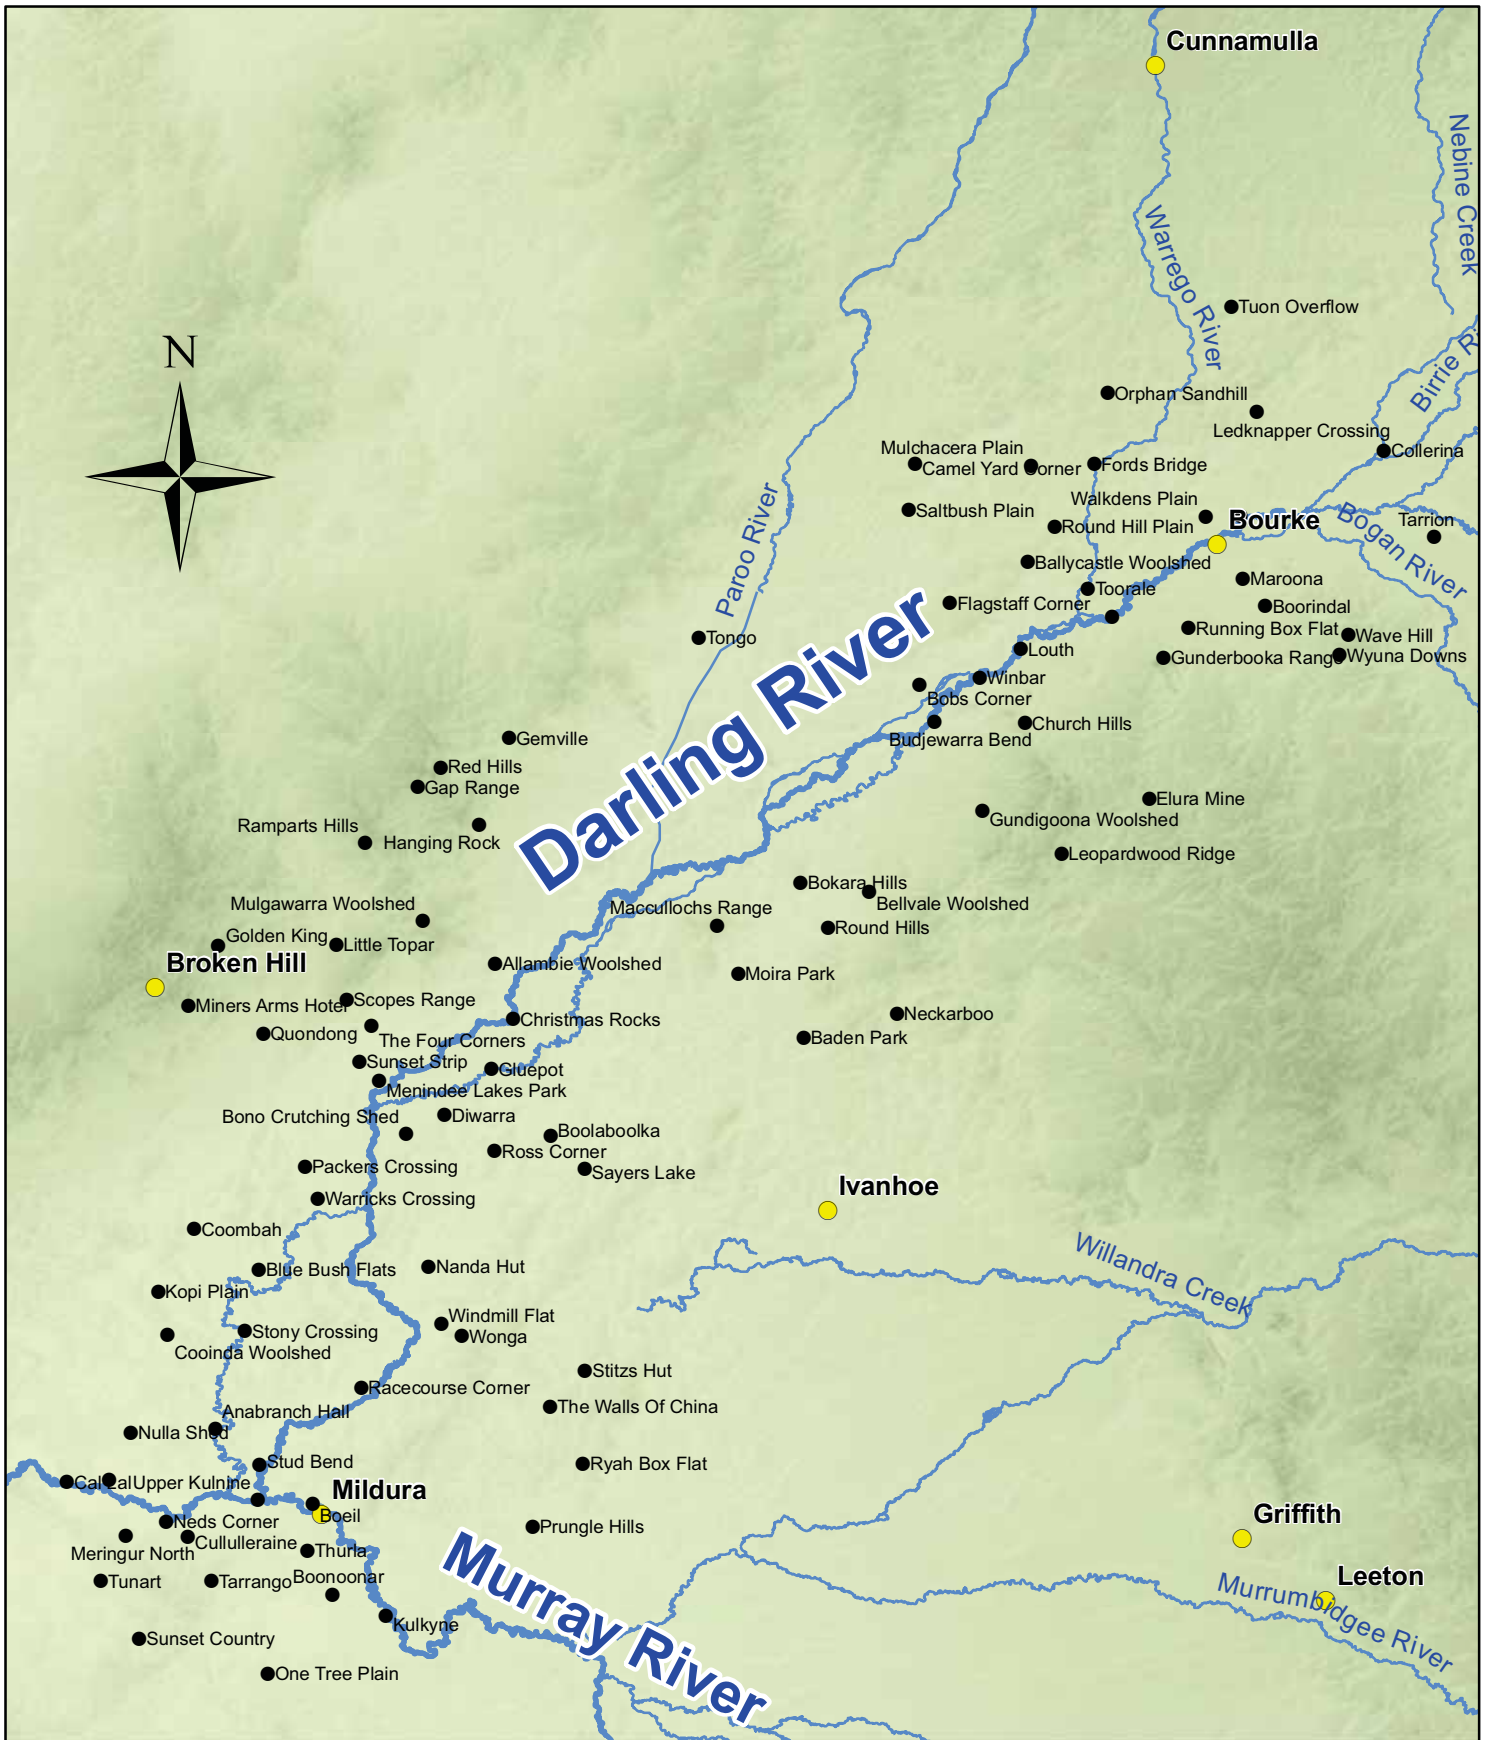

Towns of the Darling River

0 25 50 100 150 200 250 km